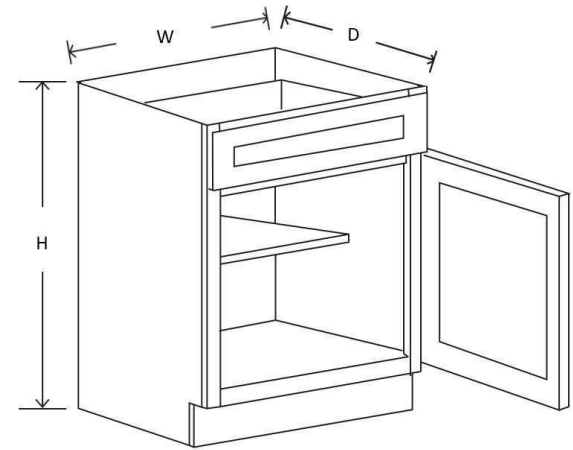

# Base Cabinets

Item	Width	Height	Depth	Doors	False Drawers	Shelves
SB36	36"	34 ½"	24"	2	1	0
SB42	42"	34 ½"	24"	2	2	0

Item	Width	Height	Depth	Doors	False Drawers	Shelves
FSB36	36"	24 ½"	24"	2	0	0

Item	Width	Height	Depth	Doors	Drawers	Shelves
B09	9"	34 ½"	24"	1	1	1
B12	12"	34 ½"	24"	1	1	1
B15	15"	34 ½"	24"	1	1	1
B18	18"	34 ½"	24"	1	1	1
B21	21"	34 ½"	24"	1	1	1

Item	Width	Height	Depth	Doors	Drawers	Shelves
B24	24"	34 ½"	24"	2	1	1
B27	27"	34 ½"	24"	2	1	1
B30	30"	34 ½"	24"	2	1	1

Item	Width	Height	Depth	Doors	Drawers	Shelves
B33	33"	34 ½"	24"	2	2	1
B36	36"	34 ½"	24"	2	2	1
B39	39"	34 ½"	24"	2	2	1
B42	42"	34 ½"	24"	2	2	1

**Note: Exact Dimensions May Vary**

Item	Width	Height	Depth
DLS 4*2*34.5	4"	34 1/2"	2"
DLS 4*4*34.5	4"	34 1/2"	4"

Item	Width	Height	Depth
WDD30	11 1/16"	29 1/2"	3/4"
WDD36	11 1/16"	35 1/2"	3/4"
WDD42	11 1/16"	41 1/2"	3/4"

**Note: Exact Dimensions May Vary**

Item	Width	Height	Depth
DSK 24(21")	24"	7 1/2"	21"
DSK 30(21")	30"	7 1/2"	21"

Item	Width	Height	Depth
Pullout Tray 18"	14"	4"	21"
Pullout Tray 24"	20"	4"	21"
Pullout Tray 30"	26"	4"	21"
Pullout Tray 36"	32"	4"	21"