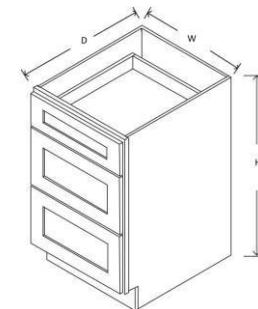

Item	Width	Height	Depth	Doors	Drawers	Shelves
OVD338427	33"	84"	27"	2	1	0
OVD339027	33"	90"	27"	2	1	0
OVD339627	33"	96"	27"	2	1	1

Item	Width	Height	Depth	Doors	Drawers	Shelves
CL156012	15"	60"	12"	1	2	3

# Vanity Cabinets

Item	Width	Height	Depth	Doors	False Drawers	Drawers
VAN24	24"	34 ½"	21"	2	1	0
VAN30	30"	34 ½"	21"	2	1	0

Item	Width	Height	Depth	Doors	False Drawers	Drawers
VAN36DL	36"	34 ½"	21"	2	2	2
VAN36DR	36"	34 ½"	21"	2	2	2
VAN42DL	42"	34 ½"	21"	2	2	2
VAN42DR	42"	34 ½"	21"	2	2	2

Item	Width	Height	Depth	Doors	False Drawers	Drawers
VAN48D-6	48"	34 ½"	21"	2	1	6
VAN60D-6	60"	34 ½"	21"	2	1	6

Item	Width	Height	Depth	Doors	False Drawers	Drawers
VAN60DD-3	60"	34 ½"	21"	4	2	3

Item	Width	Height	Depth	Doors	False Drawers	Drawers
VDB12	12"	34 ½"	21"	0	0	3
VDB15	15"	34 ½"	21"	0	0	3
VDB18	18"	34 ½"	21"	0	0	3

**Note: Exact Dimensions May Vary**

Item	Width	Height	Depth
DLS 4*2*34.5	4"	34 1/2"	2"
DLS 4*4*34.5	4"	34 1/2"	4"

Item	Width	Height	Depth
WDD30	11 1/16"	29 1/2"	3/4"
WDD36	11 1/16"	35 1/2"	3/4"
WDD42	11 1/16"	41 1/2"	3/4"