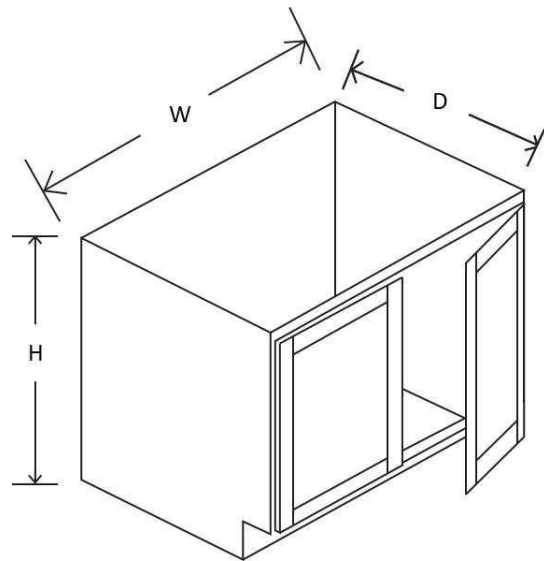

# Base Cabinets

Item	Width	Height	Depth	Doors	False Drawers	Shelves
SB36	36"	34 ½"	24"	2	1	0
SB42	42"	34 ½"	24"	2	2	0

Item	Width	Height	Depth	Doors	False Drawers	Shelves
FSB36	36"	24 ½"	24"	2	0	0

Item	Width	Height	Depth	Doors	Drawers	Shelves
B09	9"	34 ½"	24"	1	1	1
B12	12"	34 ½"	24"	1	1	1
B15	15"	34 ½"	24"	1	1	1
B18	18"	34 ½"	24"	1	1	1
B21	21"	34 ½"	24"	1	1	1

Item	Width	Height	Depth	Doors	Drawers	Shelves
B24	24"	34 ½"	24"	2	1	1
B27	27"	34 ½"	24"	2	1	1
B30	30"	34 ½"	24"	2	1	1

Item	Width	Height	Depth	Doors	Drawers	Shelves
B33	33"	34 ½"	24"	2	2	1
B36	36"	34 ½"	24"	2	2	1
B39	39"	34 ½"	24"	2	2	1
B42	42"	34 ½"	24"	2	2	1

Item	Width	Height	Depth	Doors	Drawers	Shelves
DB12	12"	34 ½"	24"	0	3	0
DB15	15"	34 ½"	24"	0	3	0
DB18	18"	34 ½"	24"	0	3	0
DB21	21"	34 ½"	24"	0	3	0
DB24	24"	34 ½"	24"	0	3	0
DB30	30"	34 ½"	24"	0	3	0
DB36	36"	34 ½"	24"	0	3	0

**Note: Exact Dimensions May Vary**

Item	Width	Height	Depth
DLS 4*2*34.5	4"	34 1/2"	2"
DLS 4*4*34.5	4"	34 1/2"	4"

Item	Width	Height	Depth
WDD30	11 1/16"	29 1/2"	3/4"
WDD36	11 1/16"	35 1/2"	3/4"
WDD42	11 1/16"	41 1/2"	3/4"