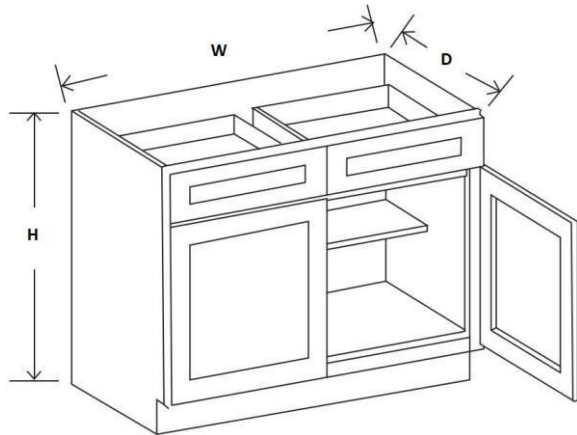

# Base Cabinets

Item	Width	Height	Depth	Doors	False Drawers	Shelves
SB36	36"	34 ½"	24"	2	1	0
SB42	42"	34 ½"	24"	2	2	0

Item	Width	Height	Depth	Doors	False Drawers	Shelves
FSB36	36"	24 ½"	24"	2	0	0

Item	Width	Height	Depth	Doors	Drawers	Shelves
B09	9"	34 ½"	24"	1	1	1
B12	12"	34 ½"	24"	1	1	1
B15	15"	34 ½"	24"	1	1	1
B18	18"	34 ½"	24"	1	1	1
B21	21"	34 ½"	24"	1	1	1

Item	Width	Height	Depth	Doors	Drawers	Shelves
B24	24"	34 ½"	24"	2	1	1
B27	27"	34 ½"	24"	2	1	1
B30	30"	34 ½"	24"	2	1	1

Item	Width	Height	Depth	Doors	Drawers	Shelves
B33	33"	34 ½"	24"	2	2	1
B36	36"	34 ½"	24"	2	2	1
B39	39"	34 ½"	24"	2	2	1
B42	42"	34 ½"	24"	2	2	1

Item	Width	Height	Depth	Doors	Drawers	Shelves
DB12	12"	34 ½"	24"	0	3	0
DB15	15"	34 ½"	24"	0	3	0
DB18	18"	34 ½"	24"	0	3	0
DB21	21"	34 ½"	24"	0	3	0
DB24	24"	34 ½"	24"	0	3	0
DB30	30"	34 ½"	24"	0	3	0
DB36	36"	34 ½"	24"	0	3	0

**Note: Exact Dimensions May Vary**

Item	Width	Height	Depth
DLS 4*2*34.5	4"	34 1/2"	2"
DLS 4*4*34.5	4"	34 1/2"	4"

Item	Width	Height	Depth
WDD30	11 1/16"	29 1/2"	3/4"
WDD36	11 1/16"	35 1/2"	3/4"
WDD42	11 1/16"	41 1/2"	3/4"