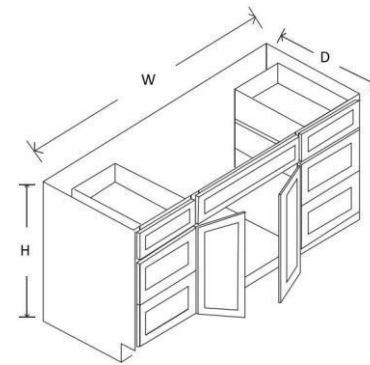

Item	Width	Height	Depth	Doors	False Drawers	Drawers
VAN48D-6	48"	34 ½"	21"	2	1	6
VAN60D-6	60"	34 ½"	21"	2	1	6