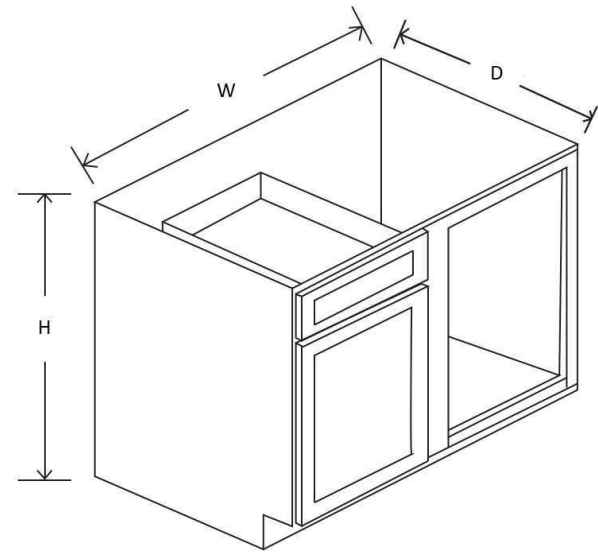

# Base Cabinets

Item	Width	Height	Depth	Doors	False Drawers	Shelves
SB36	36"	34 ½"	24"	2	1	0
SB42	42"	34 ½"	24"	2	2	0

Item	Width	Height	Depth	Doors	False Drawers	Shelves
FSB36	36"	24 ½"	24"	2	0	0

Item	Width	Height	Depth	Doors	Drawers	Shelves
B09	9"	34 ½"	24"	1	1	1
B12	12"	34 ½"	24"	1	1	1
B15	15"	34 ½"	24"	1	1	1
B18	18"	34 ½"	24"	1	1	1
B21	21"	34 ½"	24"	1	1	1

Item	Width	Height	Depth	Doors	Drawers	Shelves
B24	24"	34 ½"	24"	2	1	1
B27	27"	34 ½"	24"	2	1	1
B30	30"	34 ½"	24"	2	1	1

Item	Width	Height	Depth	Doors	Drawers	Shelves
B33	33"	34 ½"	24"	2	2	1
B36	36"	34 ½"	24"	2	2	1
B39	39"	34 ½"	24"	2	2	1
B42	42"	34 ½"	24"	2	2	1

Item	Width	Height	Depth	Doors	Drawers	Shelves
DB12	12"	34 ½"	24"	0	3	0
DB15	15"	34 ½"	24"	0	3	0
DB18	18"	34 ½"	24"	0	3	0
DB21	21"	34 ½"	24"	0	3	0
DB24	24"	34 ½"	24"	0	3	0
DB30	30"	34 ½"	24"	0	3	0
DB36	36"	34 ½"	24"	0	3	0

Item	Width	Height	Depth	Doors	Drawers	Shelves
BBC33-9	33"	34 ½"	24"	1	1	1

**Note: Must be installed 9" from side wall.**

Item	Width	Height	Depth	Doors	Drawers	Turn Tables
LZS33	33"	34 ½"	24"	1 (Bifold)	0	2
LZS3612	36"	34 ½"	24"	1 (Bifold)	0	2