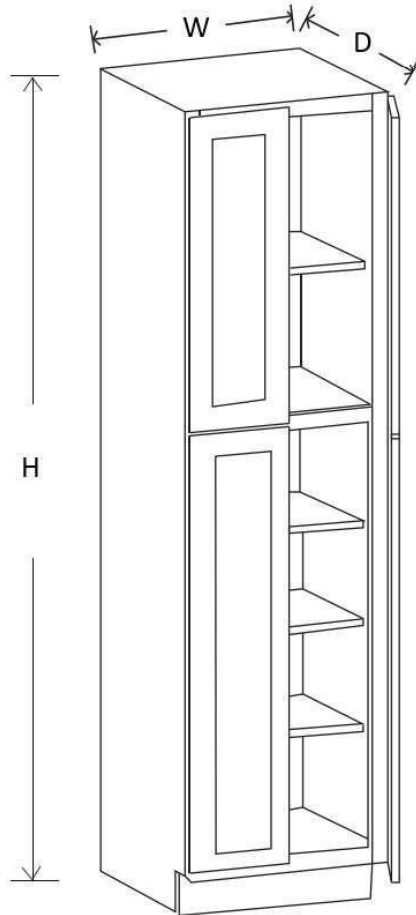

Item	Width	Height	Depth	X	Y	Z	Doors	Shelves
WMC2730	27"	30"	12"	15 1/2"	24"	18 1/4"	2	1
WMC2736	27"	36"	12"	15 1/2"	24"	18 1/4"	2	1
WMC2742	27"	42"	12"	15 1/2"	24"	18 1/4"	2	2

Item	Width	Height	Depth	X	Y	Z	Shelves
WMC3018	30"	18"	12"	15 ½"	27"	18 ¼"	1

Item	Width	Height	Depth
WRC3018	30"	18"	12"

Item	Width	Height	Depth
GH30	30"	1 ½"	12"

Item	Width	Height	Depth	Doors	Shelves
WEC1230	12"	30"	12"	2	2
WEC1236	12"	36"	12"	2	2
WEC1242	12"	42"	12"	2	3

Item	Width	Height	Depth	Shelves
WEOS0930	9"	30"	12"	2
WEOS0936	9"	36"	12"	2
WEOS0942	9"	42"	12"	3

# Tall Cabinets

Item	Width	Height	Depth	Doors	Shelves
WP188427	18"	84"	27"	2	3
WP189027	18"	90"	27"	2	3
WP189627	18"	96"	27"	2	4

Item	Width	Height	Depth	Doors	Shelves
WP248427	24"	84"	27"	4	3
WP249027	24"	90"	27"	4	3
WP249627	24"	96"	27"	4	4

**Note: Exact Dimensions May Vary**

Item	Width	Height	Depth
DLS 4*2*34.5	4"	34 1/2"	2"
DLS 4*4*34.5	4"	34 1/2"	4"

Item	Width	Height	Depth
WDD30	11 1/16"	29 1/2"	3/4"
WDD36	11 1/16"	35 1/2"	3/4"
WDD42	11 1/16"	41 1/2"	3/4"