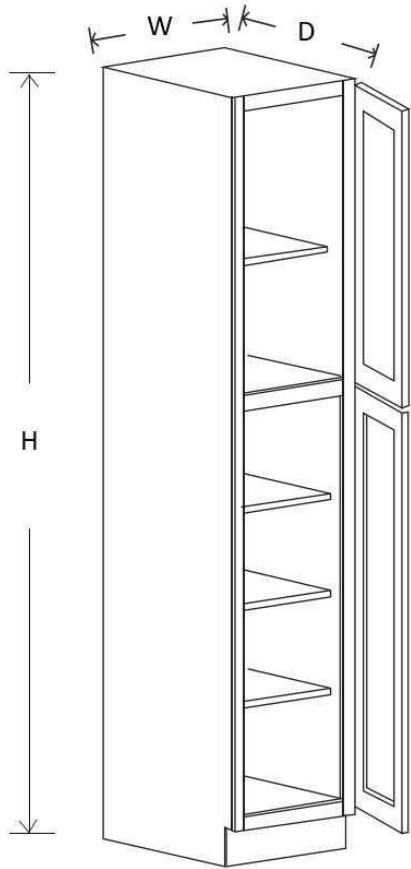

Item	Width	Height	Depth	X	Y	Z	Doors	Shelves
WMC2730	27"	30"	12"	15 1/2"	24"	18 1/4"	2	1
WMC2736	27"	36"	12"	15 1/2"	24"	18 1/4"	2	1
WMC2742	27"	42"	12"	15 1/2"	24"	18 1/4"	2	2

Item	Width	Height	Depth	X	Y	Z	Shelves
WMC3018	30"	18"	12"	15 ½"	27"	18 ¼"	1

Item	Width	Height	Depth
WRC3018	30"	18"	12"

Item	Width	Height	Depth
GH30	30"	1 ½"	12"

Item	Width	Height	Depth	Doors	Shelves
WEC1230	12"	30"	12"	2	2
WEC1236	12"	36"	12"	2	2
WEC1242	12"	42"	12"	2	3

Item	Width	Height	Depth	Shelves
WEOS0930	9"	30"	12"	2
WEOS0936	9"	36"	12"	2
WEOS0942	9"	42"	12"	3

# Tall Cabinets

Item	Width	Height	Depth	Doors	Shelves
WP188427	18"	84"	27"	2	3
WP189027	18"	90"	27"	2	3
WP189627	18"	96"	27"	2	4

Item	Width	Height	Depth	Doors	Shelves
WP248427	24"	84"	27"	4	3
WP249027	24"	90"	27"	4	3
WP249627	24"	96"	27"	4	4

**Note: Exact Dimensions May Vary**

Item	Width	Height	Depth
DLS 4*2*34.5	4"	34 1/2"	2"
DLS 4*4*34.5	4"	34 1/2"	4"

Item	Width	Height	Depth
WDD30	11 1/16"	29 1/2"	3/4"
WDD36	11 1/16"	35 1/2"	3/4"
WDD42	11 1/16"	41 1/2"	3/4"