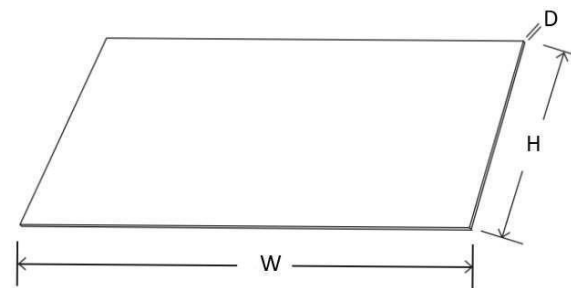

# Accessories

Item	Length	Height	Depth	X
ACM2.5	96"	2 ¼"	3 ½"	2 ¾"
CCM8	96"	4 ½"	4 ½"	4"

Item	Length	Height	Depth
ANGLEMOLDING	96"	¾"	¾"

Item	Length	Height	Depth
TK8	96"	4 ½"	⅞"

Item	Width	Height	Depth
WF3 30	3"	30"	¾"
WF3 36	3"	36"	¾"
WF3 42	3"	42"	¾"
WF6 42	6"	42"	¾"
Filler 3X96	3"	96"	¾"
Filler 6X96	6"	96"	¾"

Item	Length	Height	Depth
BASEMOLDING	96"	4 ½"	¾"

Item	Length	Height	Depth
TLR8	96"	¾"	2 ¼"

Item	Width	Height	Depth
BF3	3"	34 ½"	¾"
BF6	6"	34 ½"	¾"

Item	Length	Height	Depth
SHOEMOLDING	96"	¾"	¾"

Item	Length	Height	Depth
SCRIBMOLDING	96"	¾"	¼"

Item	Width	Height	Depth
PANEL 36X96	96"	36"	⅞"

Item	Width	Height	Depth
DWP3	3"	34 ½"	24"
RRP27	3"	96"	27"

Item	Width	Height	Depth
CORBEL 8"X12"	3"	12"	8"

Item	Width	Height	Depth
WG1230	11 1/16"	29 1/2"	3/4"
WG1236	11 1/16"	35 1/2"	3/4"
WG1242	11 1/16"	41 1/2"	3/4"
WG1530	14 1/16"	29 1/2"	3/4"
WG1536	14 1/16"	35 1/2"	3/4"
WG1542	14 1/16"	41 1/2"	3/4"
WG1830	17 1/16"	29 1/2"	3/4"
WG1836	17 1/16"	35 1/2"	3/4"
WG1842	17 1/16"	41 1/2"	3/4"
WDCG243012	14 5/8"	29 1/2"	3/4"
WDCG243612	14 5/8"	35 1/2"	3/4"
WDCG244212	14 5/8"	41 1/2"	3/4"

**Note: Exact Dimensions May Vary**

Item	Width	Height	Depth
DLS 4*2*34.5	4"	34 1/2"	2"
DLS 4*4*34.5	4"	34 1/2"	4"

Item	Width	Height	Depth
WDD30	11 1/16"	29 1/2"	3/4"
WDD36	11 1/16"	35 1/2"	3/4"
WDD42	11 1/16"	41 1/2"	3/4"