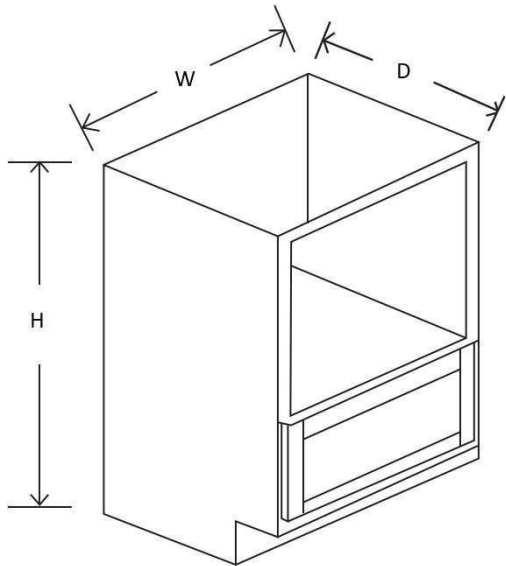

Item	Width	Height	Depth	Doors	Drawers	Shelves
DB12	12"	34 ½"	24"	0	3	0
DB15	15"	34 ½"	24"	0	3	0
DB18	18"	34 ½"	24"	0	3	0
DB21	21"	34 ½"	24"	0	3	0
DB24	24"	34 ½"	24"	0	3	0
DB30	30"	34 ½"	24"	0	3	0
DB36	36"	34 ½"	24"	0	3	0

Item	Width	Height	Depth	Doors	Drawers	Shelves
BBC33-9	33"	34 ½"	24"	1	1	1

**Note: Must be installed 9" from side wall.**

Item	Width	Height	Depth	Doors	Drawers	Turn Tables
LZS33	33"	34 ½"	24"	1 (Bifold)	0	2
LZS3612	36"	34 ½"	24"	1 (Bifold)	0	2

Item	Width	Height	Depth	Doors	Drawers	Shelves
BWBKT18	18"	34 ½"	24"	0	2	0

**Note: Trash Cans Not Included**

Item	Width	Height	Depth	Doors	Drawers	Shelves
BMC30	30"	34 ½"	24"	0	1	0

Item	Width	Height	Depth	Doors	False Drawers	Shelves
BEC2424	24"	34 ½"	24"	3	3	1

**Note: Exact Dimensions May Vary**

Item	Width	Height	Depth
DLS 4*2*34.5	4"	34 1/2"	2"
DLS 4*4*34.5	4"	34 1/2"	4"

Item	Width	Height	Depth
WDD30	11 1/16"	29 1/2"	3/4"
WDD36	11 1/16"	35 1/2"	3/4"
WDD42	11 1/16"	41 1/2"	3/4"