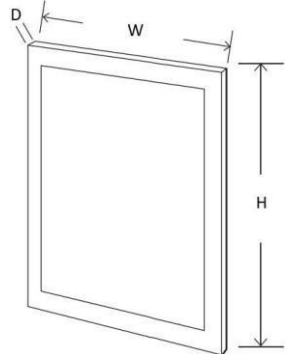

Item	Width	Height	Depth
PANEL 36X96	96"	36"	⅞"

Item	Width	Height	Depth
DWP3	3"	34 ½"	24"
RRP27	3"	96"	27"

Item	Width	Height	Depth
CORBEL 8"X12"	3"	12"	8"

Item	Width	Height	Depth
WG1230	11 1/16"	29 1/2"	3/4"
WG1236	11 1/16"	35 1/2"	3/4"
WG1242	11 1/16"	41 1/2"	3/4"
WG1530	14 1/16"	29 1/2"	3/4"
WG1536	14 1/16"	35 1/2"	3/4"
WG1542	14 1/16"	41 1/2"	3/4"
WG1830	17 1/16"	29 1/2"	3/4"
WG1836	17 1/16"	35 1/2"	3/4"
WG1842	17 1/16"	41 1/2"	3/4"
WDCG243012	14 5/8"	29 1/2"	3/4"
WDCG243612	14 5/8"	35 1/2"	3/4"
WDCG244212	14 5/8"	41 1/2"	3/4"

**Note: Exact Dimensions May Vary**

Item	Width	Height	Depth
DLS 4*2*34.5	4"	34 1/2"	2"
DLS 4*4*34.5	4"	34 1/2"	4"

Item	Width	Height	Depth
WDD30	11 1/16"	29 1/2"	3/4"
WDD36	11 1/16"	35 1/2"	3/4"
WDD42	11 1/16"	41 1/2"	3/4"

**Note: Exact Dimensions May Vary**

Item	Width	Height	Depth
DSK 24(21")	24"	7 1/2"	21"
DSK 30(21")	30"	7 1/2"	21"

Item	Width	Height	Depth
Pullout Tray 18"	14"	4"	21"
Pullout Tray 24"	20"	4"	21"
Pullout Tray 30"	26"	4"	21"
Pullout Tray 36"	32"	4"	21"

Item	Width	Height	Depth
TOUCH UP KIT	6 1/2"	1 1/4"	2"

**Note: Includes Paint Pen and Putty Stick**

Item	Width	Height	Depth
BDD24	23 3/4"	29 1/4"	3/4"

**Note: Exact Dimensions May Vary**

Item	Width	Height	Depth
PAINT	2 1/2"	8"	2 1/2"