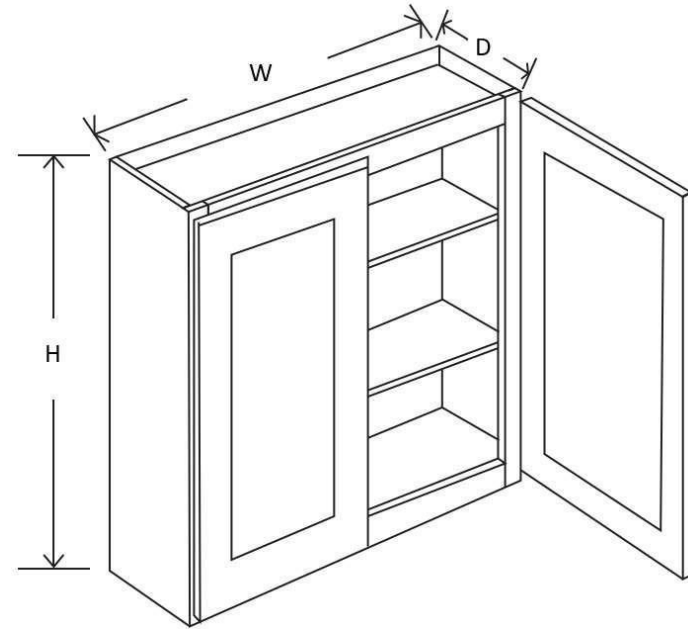

Wall Cabinets

Item	Width	Height	Depth	Doors	Shelves
W0930	9"	30"	12"	1	2
W1230	12"	30"	12"	1	2
W1530	15"	30"	12"	1	2
W1830	18"	30"	12"	1	2
W2130	21"	30"	12"	1	2
W0936	9"	36"	12"	1	2
W1236	12"	36"	12"	1	2
W1536	15"	36"	12"	1	2
W1836	18"	36"	12"	1	2
W2136	21"	36"	12"	1	2
W0942	9"	42"	12"	1	3
W1242	12"	42"	12"	1	3
W1542	15"	42"	12"	1	3
W1842	18"	42"	12"	1	3
W2142	21"	42"	12"	1	3

Item	Width	Height	Depth	Doors	Shelves
W2430	24"	30"	12"	2	2
W2730	27"	30"	12"	2	2
W3030	30"	30"	12"	2	2
W3330	33"	30"	12"	2	2
W3630	36"	30"	12"	2	2
W2430	24"	36"	12"	2	2
W2730	27"	36"	12"	2	2
W3030	30"	36"	12"	2	2
W3330	33"	36"	12"	2	2
W3630	36"	36"	12"	2	2
W2430	24"	42"	12"	2	3
W2730	27"	42"	12"	2	3
W3030	30"	42"	12"	2	3
W3330	33"	42"	12"	2	3
W3630	36"	42"	12"	2	3