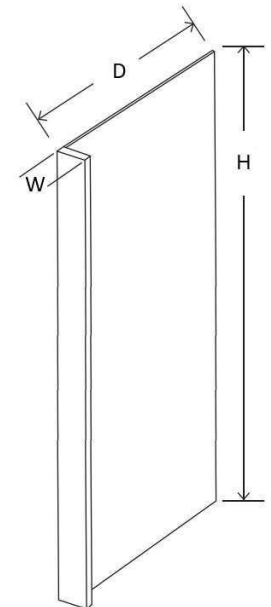

Item	Length	Height	Depth
BASEMOLDING	96"	4 ½"	¾"

Item	Length	Height	Depth
TLR8	96"	¾"	2 ¼"

Item	Width	Height	Depth
BF3	3"	34 ½"	¾"
BF6	6"	34 ½"	¾"

Item	Length	Height	Depth
SHOEMOLDING	96"	¾"	¾"

Item	Length	Height	Depth
SCRIBMOLDING	96"	¾"	¼"

Item	Width	Height	Depth
PANEL 36X96	96"	36"	⅞"

Item	Width	Height	Depth
DWP3	3"	34 ½"	24"
RRP27	3"	96"	27"

Item	Width	Height	Depth
CORBEL 8"X12"	3"	12"	8"

Item	Width	Height	Depth
WG1230	11 1/16"	29 1/2"	3/4"
WG1236	11 1/16"	35 1/2"	3/4"
WG1242	11 1/16"	41 1/2"	3/4"
WG1530	14 1/16"	29 1/2"	3/4"
WG1536	14 1/16"	35 1/2"	3/4"
WG1542	14 1/16"	41 1/2"	3/4"
WG1830	17 1/16"	29 1/2"	3/4"
WG1836	17 1/16"	35 1/2"	3/4"
WG1842	17 1/16"	41 1/2"	3/4"
WDCG243012	14 5/8"	29 1/2"	3/4"
WDCG243612	14 5/8"	35 1/2"	3/4"
WDCG244212	14 5/8"	41 1/2"	3/4"

**Note: Exact Dimensions May Vary**

Item	Width	Height	Depth
DLS 4*2*34.5	4"	34 1/2"	2"
DLS 4*4*34.5	4"	34 1/2"	4"

Item	Width	Height	Depth
WDD30	11 1/16"	29 1/2"	3/4"
WDD36	11 1/16"	35 1/2"	3/4"
WDD42	11 1/16"	41 1/2"	3/4"

**Note: Exact Dimensions May Vary**

Item	Width	Height	Depth
DSK 24(21")	24"	7 1/2"	21"
DSK 30(21")	30"	7 1/2"	21"

Item	Width	Height	Depth
Pullout Tray 18"	14"	4"	21"
Pullout Tray 24"	20"	4"	21"
Pullout Tray 30"	26"	4"	21"
Pullout Tray 36"	32"	4"	21"