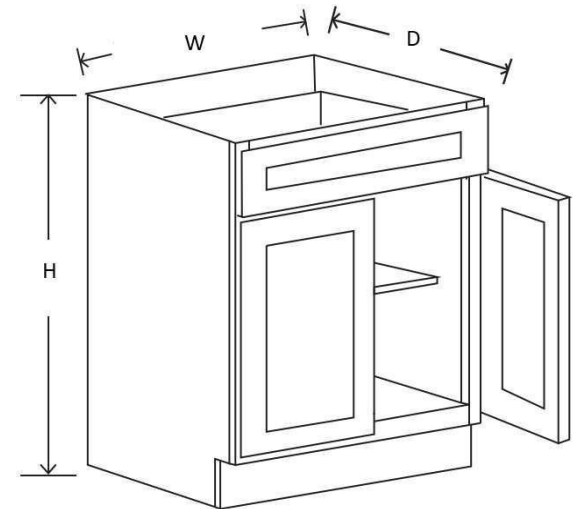

# Base Cabinets

Item	Width	Height	Depth	Doors	False Drawers	Shelves
SB36	36"	34 ½"	24"	2	1	0
SB42	42"	34 ½"	24"	2	2	0

Item	Width	Height	Depth	Doors	False Drawers	Shelves
FSB36	36"	24 ½"	24"	2	0	0

Item	Width	Height	Depth	Doors	Drawers	Shelves
B09	9"	34 ½"	24"	1	1	1
B12	12"	34 ½"	24"	1	1	1
B15	15"	34 ½"	24"	1	1	1
B18	18"	34 ½"	24"	1	1	1
B21	21"	34 ½"	24"	1	1	1

Item	Width	Height	Depth	Doors	Drawers	Shelves
B24	24"	34 ½"	24"	2	1	1
B27	27"	34 ½"	24"	2	1	1
B30	30"	34 ½"	24"	2	1	1

Item	Width	Height	Depth	Doors	Drawers	Shelves
B33	33"	34 ½"	24"	2	2	1
B36	36"	34 ½"	24"	2	2	1
B39	39"	34 ½"	24"	2	2	1
B42	42"	34 ½"	24"	2	2	1

Item	Width	Height	Depth	Doors	Drawers	Shelves
DB12	12"	34 ½"	24"	0	3	0
DB15	15"	34 ½"	24"	0	3	0
DB18	18"	34 ½"	24"	0	3	0
DB21	21"	34 ½"	24"	0	3	0
DB24	24"	34 ½"	24"	0	3	0
DB30	30"	34 ½"	24"	0	3	0
DB36	36"	34 ½"	24"	0	3	0

Item	Width	Height	Depth	Doors	Drawers	Shelves
BBC33-9	33"	34 ½"	24"	1	1	1

**Note: Must be installed 9" from side wall.**

Item	Width	Height	Depth	Doors	Drawers	Turn Tables
LZS33	33"	34 ½"	24"	1 (Bifold)	0	2
LZS3612	36"	34 ½"	24"	1 (Bifold)	0	2