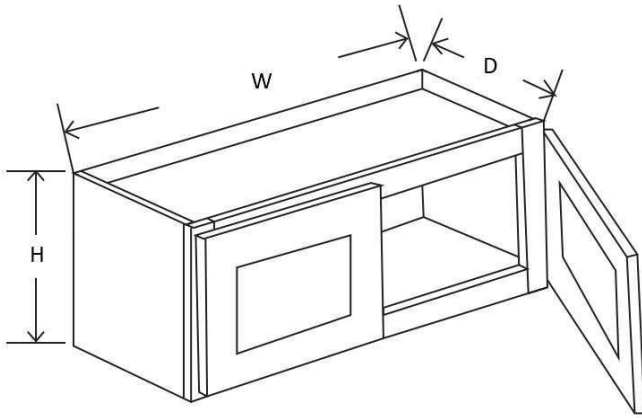

Item	Width	Height	Depth	Doors	Shelves
W3012	30"	12"	12"	2	0
W3015	30"	15"	12"	2	0
W3018	30"	18"	12"	2	0
W3024	30"	24"	12"	2	1
W3612	36"	12"	12"	2	0
W3615	36"	15"	12"	2	0
W3618	36"	18"	12"	2	0
W3624	36"	24"	12"	2	1