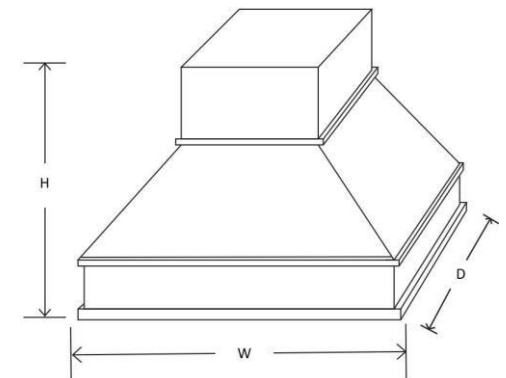

**Note: Exact Dimensions May Vary**

Item	Width	Height	Depth
DLS 4*2*34.5	4"	34 1/2"	2"
DLS 4*4*34.5	4"	34 1/2"	4"

Item	Width	Height	Depth
WDD30	11 1/16"	29 1/2"	3/4"
WDD36	11 1/16"	35 1/2"	3/4"
WDD42	11 1/16"	41 1/2"	3/4"

**Note: Exact Dimensions May Vary**

Item	Width	Height	Depth
DSK 24(21")	24"	7 1/2"	21"
DSK 30(21")	30"	7 1/2"	21"

Item	Width	Height	Depth
Pullout Tray 18"	14"	4"	21"
Pullout Tray 24"	20"	4"	21"
Pullout Tray 30"	26"	4"	21"
Pullout Tray 36"	32"	4"	21"

Item	Width	Height	Depth
TOUCH UP KIT	6 1/2"	1 1/4"	2"

**Note: Includes Paint Pen and Putty Stick**

Item	Width	Height	Depth
BDD24	23 3/4"	29 1/4"	3/4"

**Note: Exact Dimensions May Vary**

Item	Width	Height	Depth
PAINT	2 1/2"	8"	2 1/2"

Item	Width	Height	Depth
RH36	36"	36"	24"