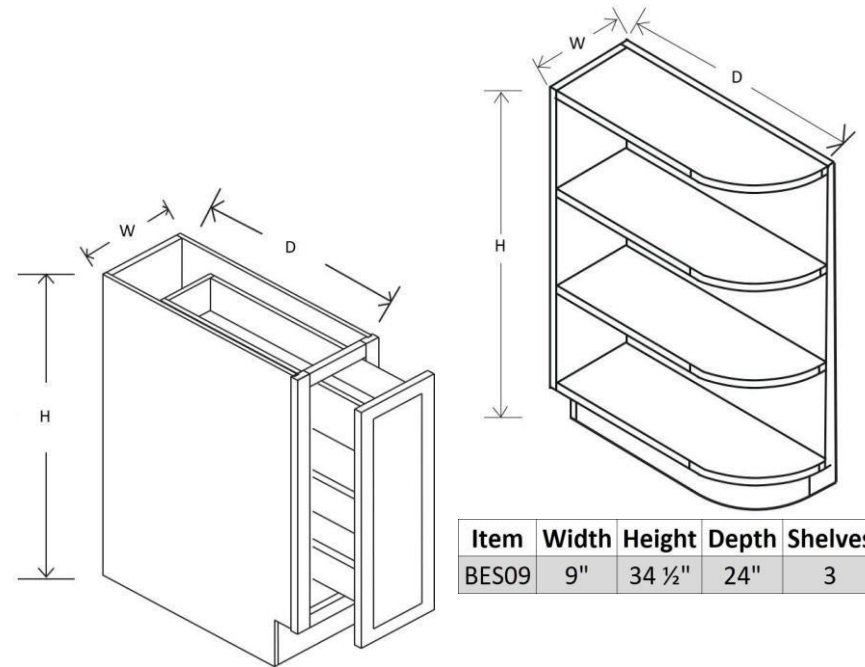

Item	Width	Height	Depth	Doors	Drawers	Shelves
BBC33-9	33"	34 ½"	24"	1	1	1

**Note: Must be installed 9" from side wall.**

Item	Width	Height	Depth	Doors	Drawers	Turn Tables
LZS33	33"	34 ½"	24"	1 (Bifold)	0	2
LZS3612	36"	34 ½"	24"	1 (Bifold)	0	2

Item	Width	Height	Depth	Doors	Drawers	Shelves
BWBKT18	18"	34 ½"	24"	0	2	0

**Note: Trash Cans Not Included**

Item	Width	Height	Depth	Doors	Drawers	Shelves
BMC30	30"	34 ½"	24"	0	1	0

Item	Width	Height	Depth	Doors	False Drawers	Shelves
BEC2424	24"	34 ½"	24"	3	3	1

Item	Width	Height	Depth	Shelves
BES09	9"	34 ½"	24"	3

Item	Width	Height	Depth	Drawers	Shelves
SP09	9"	34 ½"	24"	1	3

**Note: No Soft Close Slides**

**Note: Exact Dimensions May Vary**

Item	Width	Height	Depth
DLS 4*2*34.5	4"	34 1/2"	2"
DLS 4*4*34.5	4"	34 1/2"	4"

Item	Width	Height	Depth
WDD30	11 1/16"	29 1/2"	3/4"
WDD36	11 1/16"	35 1/2"	3/4"
WDD42	11 1/16"	41 1/2"	3/4"