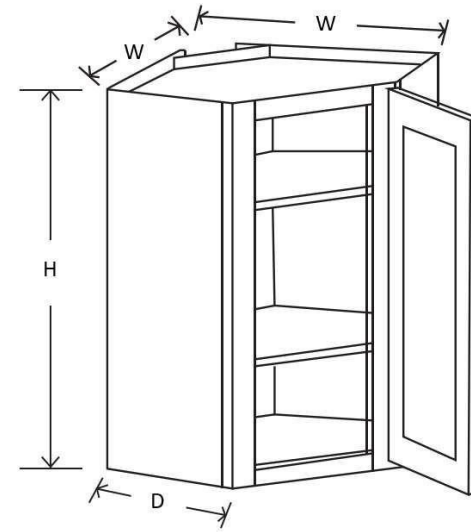

Item	Width	Height	Depth	Doors	Shelves
WDC243012	24"	30"	24"	1	2
WDC243612	24"	36"	24"	1	2
WDC244212	24"	42"	24"	1	3