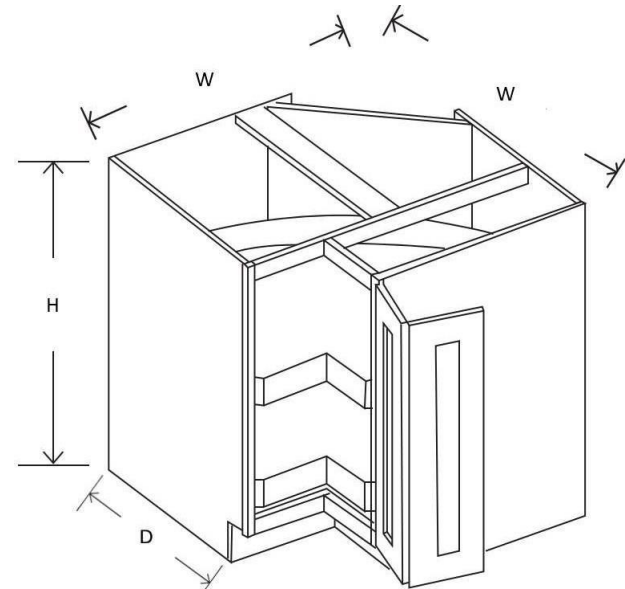

# Base Cabinets

Item	Width	Height	Depth	Doors	False Drawers	Shelves
SB36	36"	34 ½"	24"	2	1	0
SB42	42"	34 ½"	24"	2	2	0

Item	Width	Height	Depth	Doors	False Drawers	Shelves
FSB36	36"	24 ½"	24"	2	0	0

Item	Width	Height	Depth	Doors	Drawers	Shelves
B09	9"	34 ½"	24"	1	1	1
B12	12"	34 ½"	24"	1	1	1
B15	15"	34 ½"	24"	1	1	1
B18	18"	34 ½"	24"	1	1	1
B21	21"	34 ½"	24"	1	1	1

Item	Width	Height	Depth	Doors	Drawers	Shelves
B24	24"	34 ½"	24"	2	1	1
B27	27"	34 ½"	24"	2	1	1
B30	30"	34 ½"	24"	2	1	1

Item	Width	Height	Depth	Doors	Drawers	Shelves
B33	33"	34 ½"	24"	2	2	1
B36	36"	34 ½"	24"	2	2	1
B39	39"	34 ½"	24"	2	2	1
B42	42"	34 ½"	24"	2	2	1

Item	Width	Height	Depth	Doors	Drawers	Shelves
DB12	12"	34 ½"	24"	0	3	0
DB15	15"	34 ½"	24"	0	3	0
DB18	18"	34 ½"	24"	0	3	0
DB21	21"	34 ½"	24"	0	3	0
DB24	24"	34 ½"	24"	0	3	0
DB30	30"	34 ½"	24"	0	3	0
DB36	36"	34 ½"	24"	0	3	0

Item	Width	Height	Depth	Doors	Drawers	Shelves
BBC33-9	33"	34 ½"	24"	1	1	1

**Note: Must be installed 9" from side wall.**

Item	Width	Height	Depth	Doors	Drawers	Turn Tables
LZS33	33"	34 ½"	24"	1 (Bifold)	0	2
LZS3612	36"	34 ½"	24"	1 (Bifold)	0	2