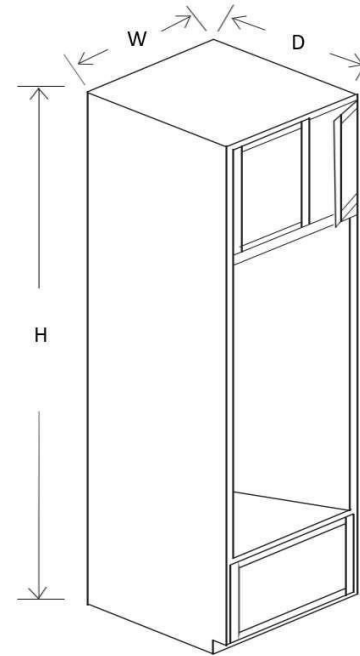

Item	Width	Height	Depth	X	Y	Z	Doors	Shelves
WMC2730	27"	30"	12"	15 1/2"	24"	18 1/4"	2	1
WMC2736	27"	36"	12"	15 1/2"	24"	18 1/4"	2	1
WMC2742	27"	42"	12"	15 1/2"	24"	18 1/4"	2	2

Item	Width	Height	Depth	X	Y	Z	Shelves
WMC3018	30"	18"	12"	15 ½"	27"	18 ¼"	1

Item	Width	Height	Depth
WRC3018	30"	18"	12"

Item	Width	Height	Depth
GH30	30"	1 ½"	12"

Item	Width	Height	Depth	Doors	Shelves
WEC1230	12"	30"	12"	2	2
WEC1236	12"	36"	12"	2	2
WEC1242	12"	42"	12"	2	3

Item	Width	Height	Depth	Shelves
WEOS0930	9"	30"	12"	2
WEOS0936	9"	36"	12"	2
WEOS0942	9"	42"	12"	3

# Tall Cabinets

Item	Width	Height	Depth	Doors	Shelves
WP188427	18"	84"	27"	2	3
WP189027	18"	90"	27"	2	3
WP189627	18"	96"	27"	2	4

Item	Width	Height	Depth	Doors	Shelves
WP248427	24"	84"	27"	4	3
WP249027	24"	90"	27"	4	3
WP249627	24"	96"	27"	4	4

**Note: Exact Dimensions May Vary**

Item	Width	Height	Depth
DLS 4*2*34.5	4"	34 1/2"	2"
DLS 4*4*34.5	4"	34 1/2"	4"

Item	Width	Height	Depth
WDD30	11 1/16"	29 1/2"	3/4"
WDD36	11 1/16"	35 1/2"	3/4"
WDD42	11 1/16"	41 1/2"	3/4"