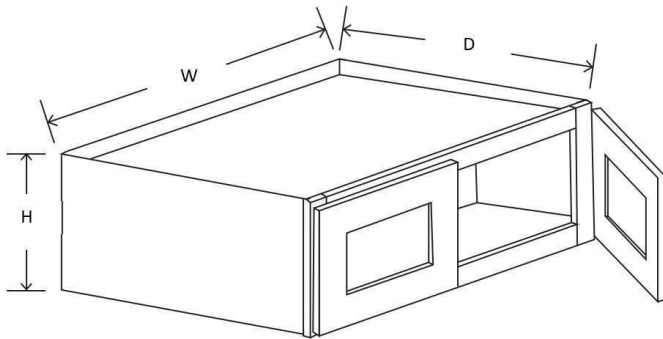

Item	Width	Height	Depth	Doors	Shelves
W361227	36"	12"	27"	2	0
W361527	36"	15"	27"	2	0
W361827	36"	18"	27"	2	0
W362427	36"	24"	27"	2	1