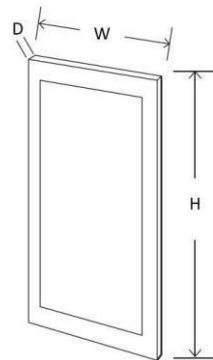

Item	Length	Height	Depth
BASEMOLDING	96"	4 ½"	¾"

Item	Length	Height	Depth
TLR8	96"	¾"	2 ¼"

Item	Width	Height	Depth
BF3	3"	34 ½"	¾"
BF6	6"	34 ½"	¾"

Item	Length	Height	Depth
SHOEMOLDING	96"	¾"	¾"

Item	Length	Height	Depth
SCRIBMOLDING	96"	¾"	¼"

Item	Width	Height	Depth
PANEL 36X96	96"	36"	⅞"

Item	Width	Height	Depth
DWP3	3"	34 ½"	24"
RRP27	3"	96"	27"

Item	Width	Height	Depth
CORBEL 8"X12"	3"	12"	8"

Item	Width	Height	Depth
WG1230	11 1/16"	29 1/2"	3/4"
WG1236	11 1/16"	35 1/2"	3/4"
WG1242	11 1/16"	41 1/2"	3/4"
WG1530	14 1/16"	29 1/2"	3/4"
WG1536	14 1/16"	35 1/2"	3/4"
WG1542	14 1/16"	41 1/2"	3/4"
WG1830	17 1/16"	29 1/2"	3/4"
WG1836	17 1/16"	35 1/2"	3/4"
WG1842	17 1/16"	41 1/2"	3/4"
WDCG243012	14 5/8"	29 1/2"	3/4"
WDCG243612	14 5/8"	35 1/2"	3/4"
WDCG244212	14 5/8"	41 1/2"	3/4"

**Note: Exact Dimensions May Vary**

Item	Width	Height	Depth
DLS 4*2*34.5	4"	34 1/2"	2"
DLS 4*4*34.5	4"	34 1/2"	4"

Item	Width	Height	Depth
WDD30	11 1/16"	29 1/2"	3/4"
WDD36	11 1/16"	35 1/2"	3/4"
WDD42	11 1/16"	41 1/2"	3/4"

**Note: Exact Dimensions May Vary**

Item	Width	Height	Depth
DSK 24(21")	24"	7 1/2"	21"
DSK 30(21")	30"	7 1/2"	21"

Item	Width	Height	Depth
Pullout Tray 18"	14"	4"	21"
Pullout Tray 24"	20"	4"	21"
Pullout Tray 30"	26"	4"	21"
Pullout Tray 36"	32"	4"	21"