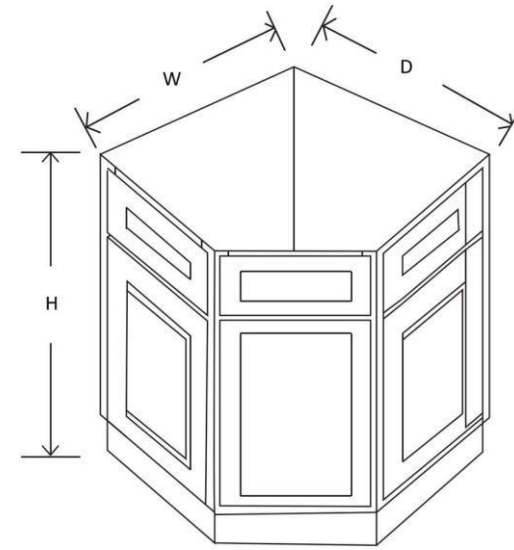

Item	Width	Height	Depth	Doors	Drawers	Shelves
B24	24"	34 ½"	24"	2	1	1
B27	27"	34 ½"	24"	2	1	1
B30	30"	34 ½"	24"	2	1	1

Item	Width	Height	Depth	Doors	Drawers	Shelves
B33	33"	34 ½"	24"	2	2	1
B36	36"	34 ½"	24"	2	2	1
B39	39"	34 ½"	24"	2	2	1
B42	42"	34 ½"	24"	2	2	1

Item	Width	Height	Depth	Doors	Drawers	Shelves
DB12	12"	34 ½"	24"	0	3	0
DB15	15"	34 ½"	24"	0	3	0
DB18	18"	34 ½"	24"	0	3	0
DB21	21"	34 ½"	24"	0	3	0
DB24	24"	34 ½"	24"	0	3	0
DB30	30"	34 ½"	24"	0	3	0
DB36	36"	34 ½"	24"	0	3	0

Item	Width	Height	Depth	Doors	Drawers	Shelves
BBC33-9	33"	34 ½"	24"	1	1	1

**Note: Must be installed 9" from side wall.**

Item	Width	Height	Depth	Doors	Drawers	Turn Tables
LZS33	33"	34 ½"	24"	1 (Bifold)	0	2
LZS3612	36"	34 ½"	24"	1 (Bifold)	0	2

Item	Width	Height	Depth	Doors	Drawers	Shelves
BWBKT18	18"	34 ½"	24"	0	2	0

**Note: Trash Cans Not Included**

Item	Width	Height	Depth	Doors	Drawers	Shelves
BMC30	30"	34 ½"	24"	0	1	0

Item	Width	Height	Depth	Doors	False Drawers	Shelves
BEC2424	24"	34 ½"	24"	3	3	1