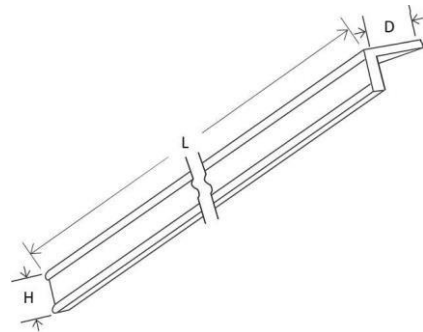

# Accessories

Item	Length	Height	Depth	X
ACM2.5	96"	2 ¼"	3 ½"	2 ¾"
CCM8	96"	4 ½"	4 ½"	4"

Item	Length	Height	Depth
ANGLEMOLDING	96"	¾"	¾"

Item	Length	Height	Depth
TK8	96"	4 ½"	⅞"

Item	Width	Height	Depth
WF3 30	3"	30"	¾"
WF3 36	3"	36"	¾"
WF3 42	3"	42"	¾"
WF6 42	6"	42"	¾"
Filler 3X96	3"	96"	¾"
Filler 6X96	6"	96"	¾"

Item	Length	Height	Depth
BASEMOLDING	96"	4 ½"	¾"

Item	Length	Height	Depth
TLR8	96"	¾"	2 ¼"

Item	Width	Height	Depth
BF3	3"	34 ½"	¾"
BF6	6"	34 ½"	¾"

Item	Length	Height	Depth
SHOEMOLDING	96"	¾"	¾"

Item	Length	Height	Depth
SCRIBMOLDING	96"	¾"	¼"

Item	Width	Height	Depth
PANEL 36X96	96"	36"	⅞"

Item	Width	Height	Depth
DWP3	3"	34 ½"	24"
RRP27	3"	96"	27"

Item	Width	Height	Depth
CORBEL 8"X12"	3"	12"	8"

Item	Width	Height	Depth
WG1230	11 1/16"	29 1/2"	3/4"
WG1236	11 1/16"	35 1/2"	3/4"
WG1242	11 1/16"	41 1/2"	3/4"
WG1530	14 1/16"	29 1/2"	3/4"
WG1536	14 1/16"	35 1/2"	3/4"
WG1542	14 1/16"	41 1/2"	3/4"
WG1830	17 1/16"	29 1/2"	3/4"
WG1836	17 1/16"	35 1/2"	3/4"
WG1842	17 1/16"	41 1/2"	3/4"
WDCG243012	14 5/8"	29 1/2"	3/4"
WDCG243612	14 5/8"	35 1/2"	3/4"
WDCG244212	14 5/8"	41 1/2"	3/4"

**Note: Exact Dimensions May Vary**

Item	Width	Height	Depth
DLS 4*2*34.5	4"	34 1/2"	2"
DLS 4*4*34.5	4"	34 1/2"	4"

Item	Width	Height	Depth
WDD30	11 1/16"	29 1/2"	3/4"
WDD36	11 1/16"	35 1/2"	3/4"
WDD42	11 1/16"	41 1/2"	3/4"