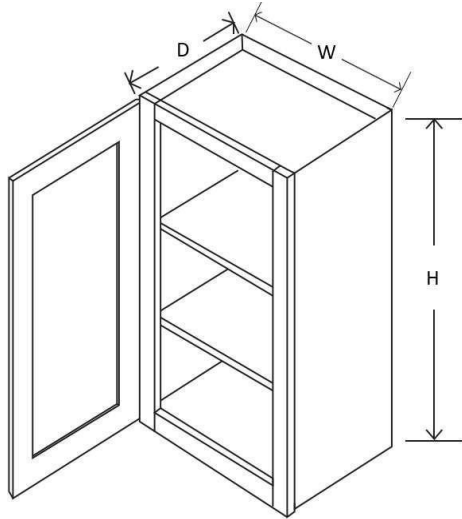

Wall Cabinets

Item	Width	Height	Depth	Doors	Shelves
W0930	9"	30"	12"	1	2
W1230	12"	30"	12"	1	2
W1530	15"	30"	12"	1	2
W1830	18"	30"	12"	1	2
W2130	21"	30"	12"	1	2
W0936	9"	36"	12"	1	2
W1236	12"	36"	12"	1	2
W1536	15"	36"	12"	1	2
W1836	18"	36"	12"	1	2
W2136	21"	36"	12"	1	2
W0942	9"	42"	12"	1	3
W1242	12"	42"	12"	1	3
W1542	15"	42"	12"	1	3
W1842	18"	42"	12"	1	3
W2142	21"	42"	12"	1	3

Item	Width	Height	Depth	Doors	Shelves
W2430	24"	30"	12"	2	2
W2730	27"	30"	12"	2	2
W3030	30"	30"	12"	2	2
W3330	33"	30"	12"	2	2
W3630	36"	30"	12"	2	2
W2430	24"	36"	12"	2	2
W2730	27"	36"	12"	2	2
W3030	30"	36"	12"	2	2
W3330	33"	36"	12"	2	2
W3630	36"	36"	12"	2	2
W2430	24"	42"	12"	2	3
W2730	27"	42"	12"	2	3
W3030	30"	42"	12"	2	3
W3330	33"	42"	12"	2	3
W3630	36"	42"	12"	2	3