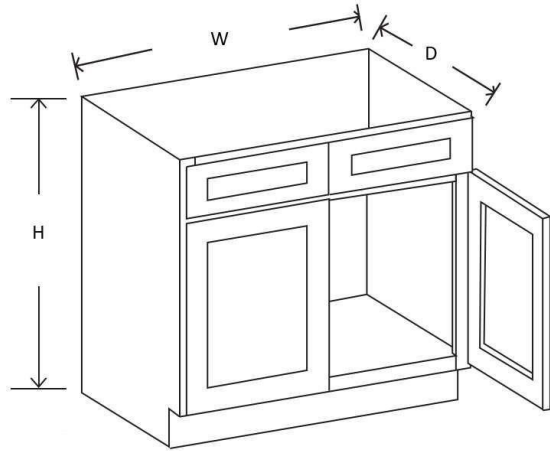

# Base Cabinets

Item	Width	Height	Depth	Doors	False Drawers	Shelves
SB36	36"	34 ½"	24"	2	1	0
SB42	42"	34 ½"	24"	2	2	0

Item	Width	Height	Depth	Doors	False Drawers	Shelves
FSB36	36"	24 ½"	24"	2	0	0

Item	Width	Height	Depth	Doors	Drawers	Shelves
B09	9"	34 ½"	24"	1	1	1
B12	12"	34 ½"	24"	1	1	1
B15	15"	34 ½"	24"	1	1	1
B18	18"	34 ½"	24"	1	1	1
B21	21"	34 ½"	24"	1	1	1

Item	Width	Height	Depth	Doors	Drawers	Shelves
B24	24"	34 ½"	24"	2	1	1
B27	27"	34 ½"	24"	2	1	1
B30	30"	34 ½"	24"	2	1	1

Item	Width	Height	Depth	Doors	Drawers	Shelves
B33	33"	34 ½"	24"	2	2	1
B36	36"	34 ½"	24"	2	2	1
B39	39"	34 ½"	24"	2	2	1
B42	42"	34 ½"	24"	2	2	1

**Note: Exact Dimensions May Vary**

Item	Width	Height	Depth
DLS 4*2*34.5	4"	34 1/2"	2"
DLS 4*4*34.5	4"	34 1/2"	4"

Item	Width	Height	Depth
WDD30	11 1/16"	29 1/2"	3/4"
WDD36	11 1/16"	35 1/2"	3/4"
WDD42	11 1/16"	41 1/2"	3/4"