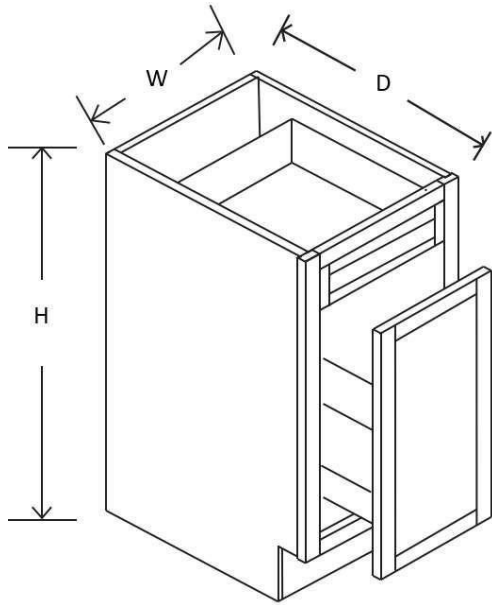

Item	Width	Height	Depth	Doors	Drawers	Shelves
B24	24"	34 ½"	24"	2	1	1
B27	27"	34 ½"	24"	2	1	1
B30	30"	34 ½"	24"	2	1	1

Item	Width	Height	Depth	Doors	Drawers	Shelves
B33	33"	34 ½"	24"	2	2	1
B36	36"	34 ½"	24"	2	2	1
B39	39"	34 ½"	24"	2	2	1
B42	42"	34 ½"	24"	2	2	1

Item	Width	Height	Depth	Doors	Drawers	Shelves
DB12	12"	34 ½"	24"	0	3	0
DB15	15"	34 ½"	24"	0	3	0
DB18	18"	34 ½"	24"	0	3	0
DB21	21"	34 ½"	24"	0	3	0
DB24	24"	34 ½"	24"	0	3	0
DB30	30"	34 ½"	24"	0	3	0
DB36	36"	34 ½"	24"	0	3	0

Item	Width	Height	Depth	Doors	Drawers	Shelves
BBC33-9	33"	34 ½"	24"	1	1	1

**Note: Must be installed 9" from side wall.**

Item	Width	Height	Depth	Doors	Drawers	Turn Tables
LZS33	33"	34 ½"	24"	1 (Bifold)	0	2
LZS3612	36"	34 ½"	24"	1 (Bifold)	0	2

Item	Width	Height	Depth	Doors	Drawers	Shelves
BWBKT18	18"	34 ½"	24"	0	2	0

**Note: Trash Cans Not Included**

Item	Width	Height	Depth	Doors	Drawers	Shelves
BMC30	30"	34 ½"	24"	0	1	0

Item	Width	Height	Depth	Doors	False Drawers	Shelves
BEC2424	24"	34 ½"	24"	3	3	1