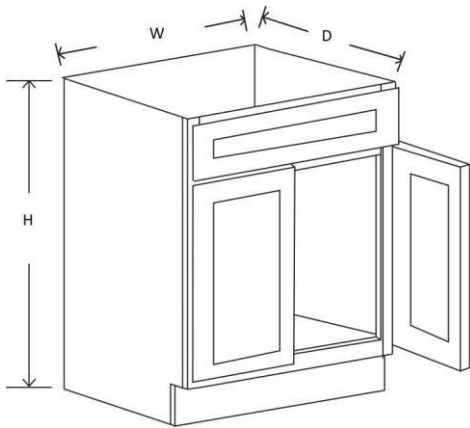

Vanity Cabinets

Item	Width	Height	Depth	Doors	False Drawers	Drawers
VAN24	24"	34 ½"	21"	2	1	0
VAN30	30"	34 ½"	21"	2	1	0