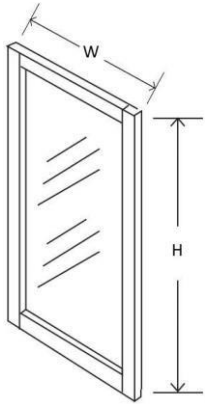

Item	Length	Height	Depth
BASEMOLDING	96"	4 ½"	¾"

Item	Length	Height	Depth
TLR8	96"	¾"	2 ¼"

Item	Width	Height	Depth
BF3	3"	34 ½"	¾"
BF6	6"	34 ½"	¾"

Item	Length	Height	Depth
SHOEMOLDING	96"	¾"	¾"

Item	Length	Height	Depth
SCRIBMOLDING	96"	¾"	¼"

Item	Width	Height	Depth
PANEL 36X96	96"	36"	⅞"

Item	Width	Height	Depth
DWP3	3"	34 ½"	24"
RRP27	3"	96"	27"

Item	Width	Height	Depth
CORBEL 8"X12"	3"	12"	8"

Item	Width	Height	Depth
WG1230	11 1/16"	29 1/2"	3/4"
WG1236	11 1/16"	35 1/2"	3/4"
WG1242	11 1/16"	41 1/2"	3/4"
WG1530	14 1/16"	29 1/2"	3/4"
WG1536	14 1/16"	35 1/2"	3/4"
WG1542	14 1/16"	41 1/2"	3/4"
WG1830	17 1/16"	29 1/2"	3/4"
WG1836	17 1/16"	35 1/2"	3/4"
WG1842	17 1/16"	41 1/2"	3/4"
WDCG243012	14 5/8"	29 1/2"	3/4"
WDCG243612	14 5/8"	35 1/2"	3/4"
WDCG244212	14 5/8"	41 1/2"	3/4"

**Note: Exact Dimensions May Vary**

Item	Width	Height	Depth
DLS 4*2*34.5	4"	34 1/2"	2"
DLS 4*4*34.5	4"	34 1/2"	4"

Item	Width	Height	Depth
WDD30	11 1/16"	29 1/2"	3/4"
WDD36	11 1/16"	35 1/2"	3/4"
WDD42	11 1/16"	41 1/2"	3/4"

**Note: Exact Dimensions May Vary**

Item	Width	Height	Depth
DSK 24(21")	24"	7 1/2"	21"
DSK 30(21")	30"	7 1/2"	21"

Item	Width	Height	Depth
Pullout Tray 18"	14"	4"	21"
Pullout Tray 24"	20"	4"	21"
Pullout Tray 30"	26"	4"	21"
Pullout Tray 36"	32"	4"	21"