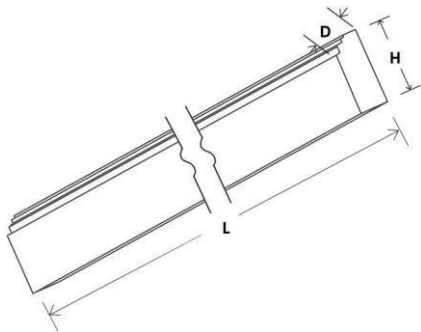

# Accessories

Item	Length	Height	Depth	X
ACM2.5	96"	2 ¼"	3 ½"	2 ¾"
CCM8	96"	4 ½"	4 ½"	4"

Item	Length	Height	Depth
ANGLEMOLDING	96"	¾"	¾"

Item	Length	Height	Depth
TK8	96"	4 ½"	⅞"

Item	Width	Height	Depth
WF3 30	3"	30"	¾"
WF3 36	3"	36"	¾"
WF3 42	3"	42"	¾"
WF6 42	6"	42"	¾"
Filler 3X96	3"	96"	¾"
Filler 6X96	6"	96"	¾"

Item	Length	Height	Depth
BASEMOLDING	96"	4 ½"	¾"

Item	Length	Height	Depth
TLR8	96"	¾"	2 ¼"

Item	Width	Height	Depth
BF3	3"	34 ½"	¾"
BF6	6"	34 ½"	¾"

Item	Length	Height	Depth
SHOEMOLDING	96"	¾"	¾"

Item	Length	Height	Depth
SCRIBMOLDING	96"	¾"	¼"

Item	Width	Height	Depth
PANEL 36X96	96"	36"	⅞"

Item	Width	Height	Depth
DWP3	3"	34 ½"	24"
RRP27	3"	96"	27"

Item	Width	Height	Depth
CORBEL 8"X12"	3"	12"	8"

Item	Width	Height	Depth
WG1230	11 1/16"	29 1/2"	3/4"
WG1236	11 1/16"	35 1/2"	3/4"
WG1242	11 1/16"	41 1/2"	3/4"
WG1530	14 1/16"	29 1/2"	3/4"
WG1536	14 1/16"	35 1/2"	3/4"
WG1542	14 1/16"	41 1/2"	3/4"
WG1830	17 1/16"	29 1/2"	3/4"
WG1836	17 1/16"	35 1/2"	3/4"
WG1842	17 1/16"	41 1/2"	3/4"
WDCG243012	14 5/8"	29 1/2"	3/4"
WDCG243612	14 5/8"	35 1/2"	3/4"
WDCG244212	14 5/8"	41 1/2"	3/4"

**Note: Exact Dimensions May Vary**

Item	Width	Height	Depth
DLS 4*2*34.5	4"	34 1/2"	2"
DLS 4*4*34.5	4"	34 1/2"	4"

Item	Width	Height	Depth
WDD30	11 1/16"	29 1/2"	3/4"
WDD36	11 1/16"	35 1/2"	3/4"
WDD42	11 1/16"	41 1/2"	3/4"