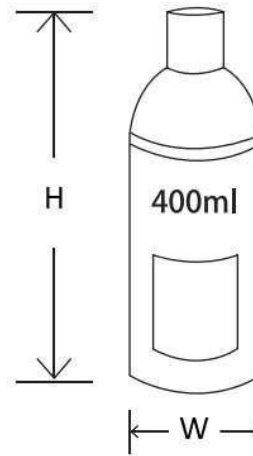

Item	Width	Height	Depth
PANEL 36X96	96"	36"	⅞"

Item	Width	Height	Depth
DWP3	3"	34 ½"	24"
RRP27	3"	96"	27"

Item	Width	Height	Depth
CORBEL 8"X12"	3"	12"	8"

Item	Width	Height	Depth
WG1230	11 1/16"	29 1/2"	3/4"
WG1236	11 1/16"	35 1/2"	3/4"
WG1242	11 1/16"	41 1/2"	3/4"
WG1530	14 1/16"	29 1/2"	3/4"
WG1536	14 1/16"	35 1/2"	3/4"
WG1542	14 1/16"	41 1/2"	3/4"
WG1830	17 1/16"	29 1/2"	3/4"
WG1836	17 1/16"	35 1/2"	3/4"
WG1842	17 1/16"	41 1/2"	3/4"
WDCG243012	14 5/8"	29 1/2"	3/4"
WDCG243612	14 5/8"	35 1/2"	3/4"
WDCG244212	14 5/8"	41 1/2"	3/4"

**Note: Exact Dimensions May Vary**

Item	Width	Height	Depth
DLS 4*2*34.5	4"	34 1/2"	2"
DLS 4*4*34.5	4"	34 1/2"	4"

Item	Width	Height	Depth
WDD30	11 1/16"	29 1/2"	3/4"
WDD36	11 1/16"	35 1/2"	3/4"
WDD42	11 1/16"	41 1/2"	3/4"

**Note: Exact Dimensions May Vary**

Item	Width	Height	Depth
DSK 24(21")	24"	7 1/2"	21"
DSK 30(21")	30"	7 1/2"	21"

Item	Width	Height	Depth
Pullout Tray 18"	14"	4"	21"
Pullout Tray 24"	20"	4"	21"
Pullout Tray 30"	26"	4"	21"
Pullout Tray 36"	32"	4"	21"

Item	Width	Height	Depth
TOUCH UP KIT	6 1/2"	1 1/4"	2"

**Note: Includes Paint Pen and Putty Stick**

Item	Width	Height	Depth
BDD24	23 3/4"	29 1/4"	3/4"

**Note: Exact Dimensions May Vary**

Item	Width	Height	Depth
PAINT	2 1/2"	8"	2 1/2"