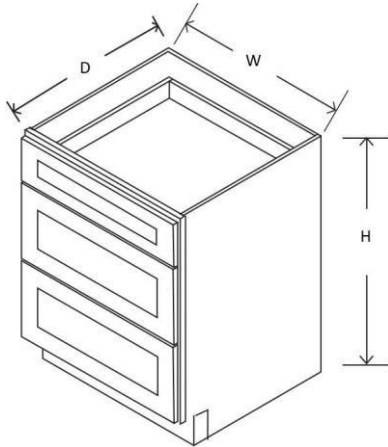

# Base Cabinets

Item	Width	Height	Depth	Doors	False Drawers	Shelves
SB36	36"	34 ½"	24"	2	1	0
SB42	42"	34 ½"	24"	2	2	0

Item	Width	Height	Depth	Doors	False Drawers	Shelves
FSB36	36"	24 ½"	24"	2	0	0

Item	Width	Height	Depth	Doors	Drawers	Shelves
B09	9"	34 ½"	24"	1	1	1
B12	12"	34 ½"	24"	1	1	1
B15	15"	34 ½"	24"	1	1	1
B18	18"	34 ½"	24"	1	1	1
B21	21"	34 ½"	24"	1	1	1

Item	Width	Height	Depth	Doors	Drawers	Shelves
B24	24"	34 ½"	24"	2	1	1
B27	27"	34 ½"	24"	2	1	1
B30	30"	34 ½"	24"	2	1	1

Item	Width	Height	Depth	Doors	Drawers	Shelves
B33	33"	34 ½"	24"	2	2	1
B36	36"	34 ½"	24"	2	2	1
B39	39"	34 ½"	24"	2	2	1
B42	42"	34 ½"	24"	2	2	1

Item	Width	Height	Depth	Doors	Drawers	Shelves
DB12	12"	34 ½"	24"	0	3	0
DB15	15"	34 ½"	24"	0	3	0
DB18	18"	34 ½"	24"	0	3	0
DB21	21"	34 ½"	24"	0	3	0
DB24	24"	34 ½"	24"	0	3	0
DB30	30"	34 ½"	24"	0	3	0
DB36	36"	34 ½"	24"	0	3	0

**Note: Exact Dimensions May Vary**

Item	Width	Height	Depth
DLS 4*2*34.5	4"	34 1/2"	2"
DLS 4*4*34.5	4"	34 1/2"	4"

Item	Width	Height	Depth
WDD30	11 1/16"	29 1/2"	3/4"
WDD36	11 1/16"	35 1/2"	3/4"
WDD42	11 1/16"	41 1/2"	3/4"